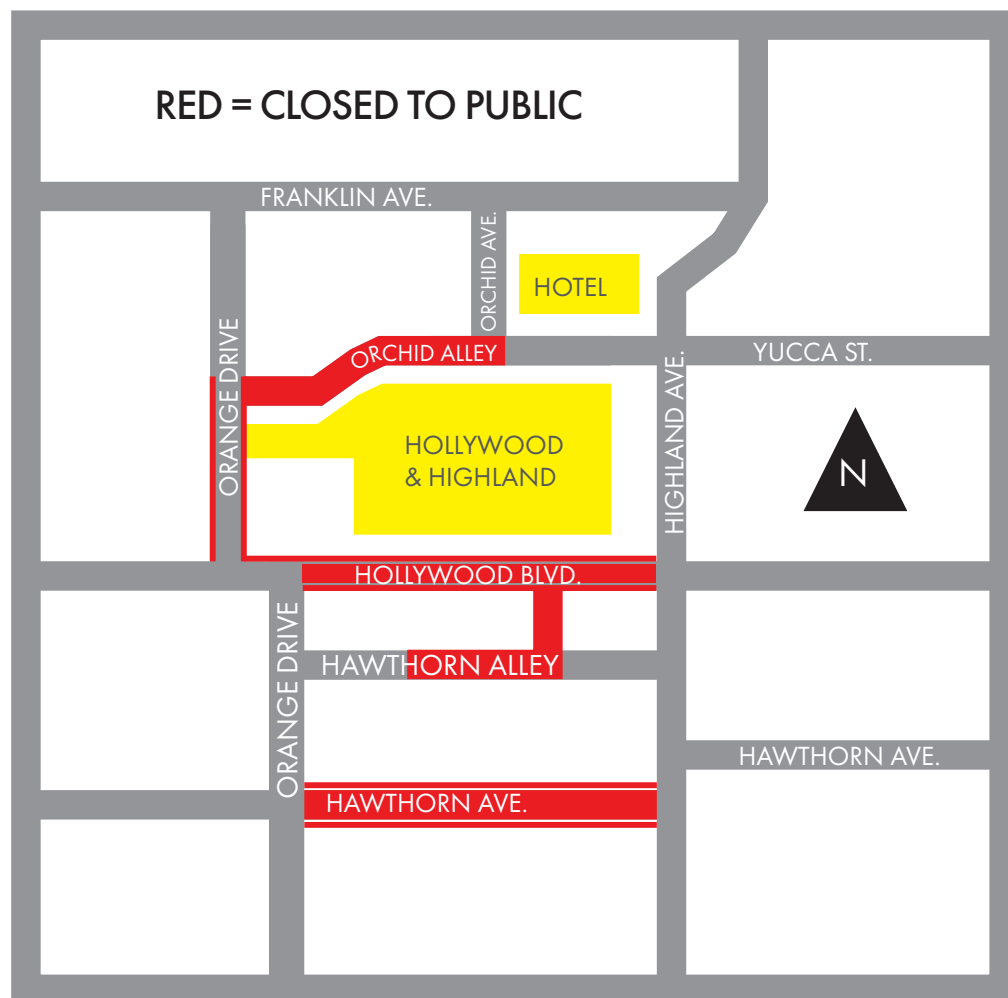

### 1 DAY PRIOR TO SHOW (SATURDAY, MARCH 9, 2024):

1. Close Orchid Avenue from 60 feet south of Franklin Boulevard to Orchid Alley from 6:00 AM to 6:00 AM Monday, March 11, 2024 except for residents, emergency vehicles, and hotel loading.
2. Close Orange Drive from Orchid Alley to Hollywood Boulevard from 6:00 AM to 6:00 AM Monday, March 11, 2024. Except for local residents, local business access, and emergency vehicles.
3. Close north and south sidewalk of Hawthorn Avenue from Highland Avenue to Orange Drive from 12:01 AM to 6:00 AM Monday, March 11, 2024.
4. Close north sidewalk of Hollywood Boulevard from Highland Avenue to Orange Drive from 10:00 PM to 6:00 AM Monday, March 11, 2024. MTA station to be by-passed from the last regularly scheduled train on Saturday, March 9 until the first scheduled train after 6:00 AM Monday, March 11, 2024. Pedestrian traffic rerouted to south sidewalk.
5. Close west sidewalk of Highland Avenue from Johnny Grant Way south to Hollywood Boulevard from 10:00 PM to 9:00 AM Monday, March 11, 2024.
6. Close Johnny Grant Way from Highland Avenue to Orchid Ave from 10:00 PM to 6:00 AM Monday, March 11, 2024.