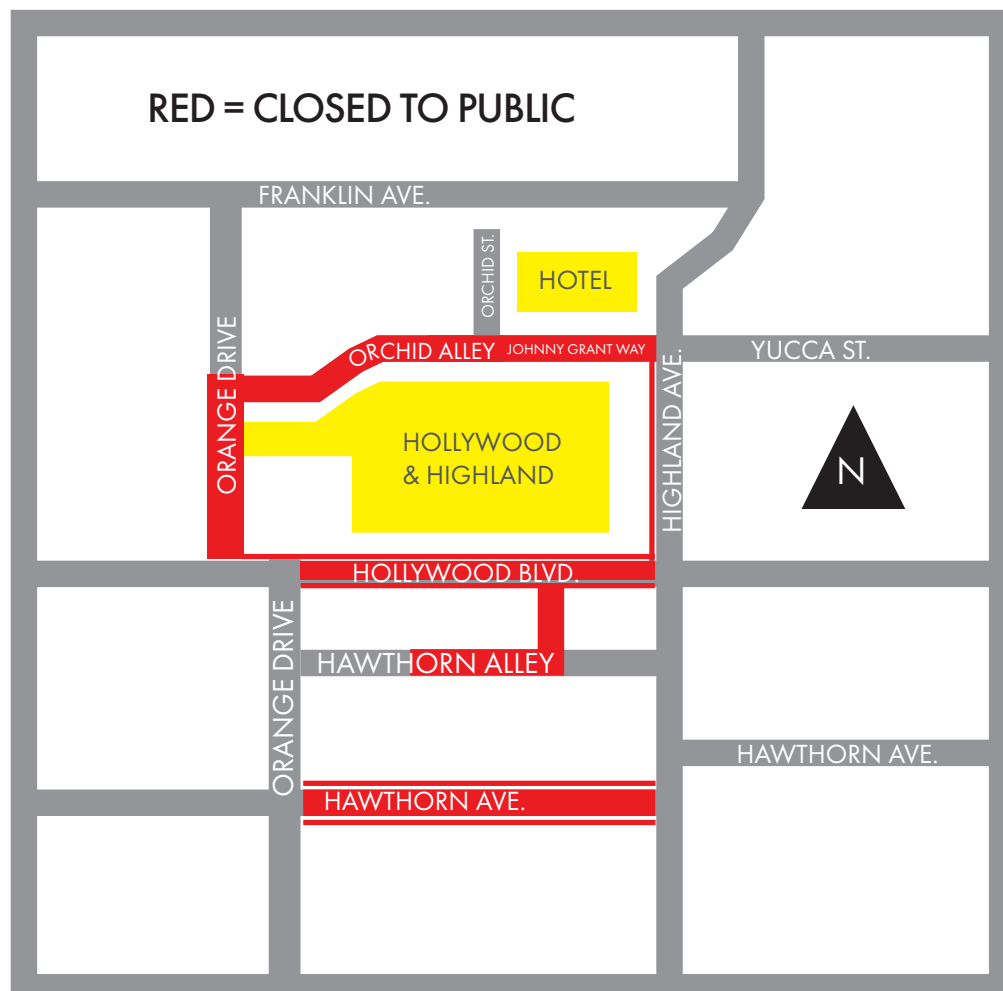

### 2 DAYS PRIOR TO SHOW (FRIDAY, MARCH 8, 2024):

1. Close Hawthorn Avenue from Highland Avenue to Orange Drive from 12:01 AM to 6:00 AM Monday, March 11, 2024.

### 1 DAY PRIOR TO SHOW (SATURDAY, MARCH 9, 2024):

1. Close Orchid Avenue from 60 feet south of Franklin Boulevard to Orchid Alley from 6:00 AM to 6:00 AM Monday, March 11, 2024 except for residents, emergency vehicles, and hotel loading.
2. Close Orange Drive from Orchid Alley to Hollywood Boulevard from 6:00 AM to 6:00 AM Monday, March 11, 2024. Except for local residents, local business access, and emergency vehicles.
3. Close north and south sidewalk of Hawthorn Avenue from Highland Avenue to Orange Drive from 12:01 AM to 6:00 AM Monday, March 11, 2024.
4. Close north sidewalk of Hollywood Boulevard from Highland Avenue to Orange Drive from 10:00 PM to 6:00 AM Monday, March 11, 2024. MTA station to be by-passed from the last regularly scheduled train on Saturday, March 9 until the first scheduled train after 6:00 AM Monday, March 11, 2024. Pedestrian traffic rerouted to south sidewalk.
5. Close west sidewalk of Highland Avenue from Johnny Grant Way south to Hollywood Boulevard from 10:00 PM to 9:00 AM Monday, March 11, 2024.
6. Close Johnny Grant Way from Highland Avenue to Orchid Ave from 10:00 PM to 6:00 AM Monday, March 11, 2024.